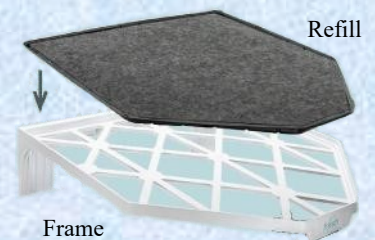

Complete Instructions Included With Frame

Description	Pkg	Item Code
Frame	1	E377
Absorbent Refills	12	K377

The Fresh Shield works great with our other Kayline Products!

www.kaylinecompany.com
800-426-5820